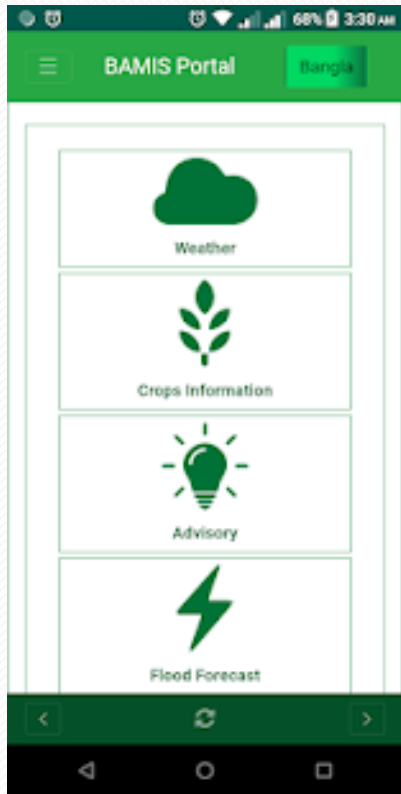

IOS & Android APP in Google Play Store: “BAMIS Portal”