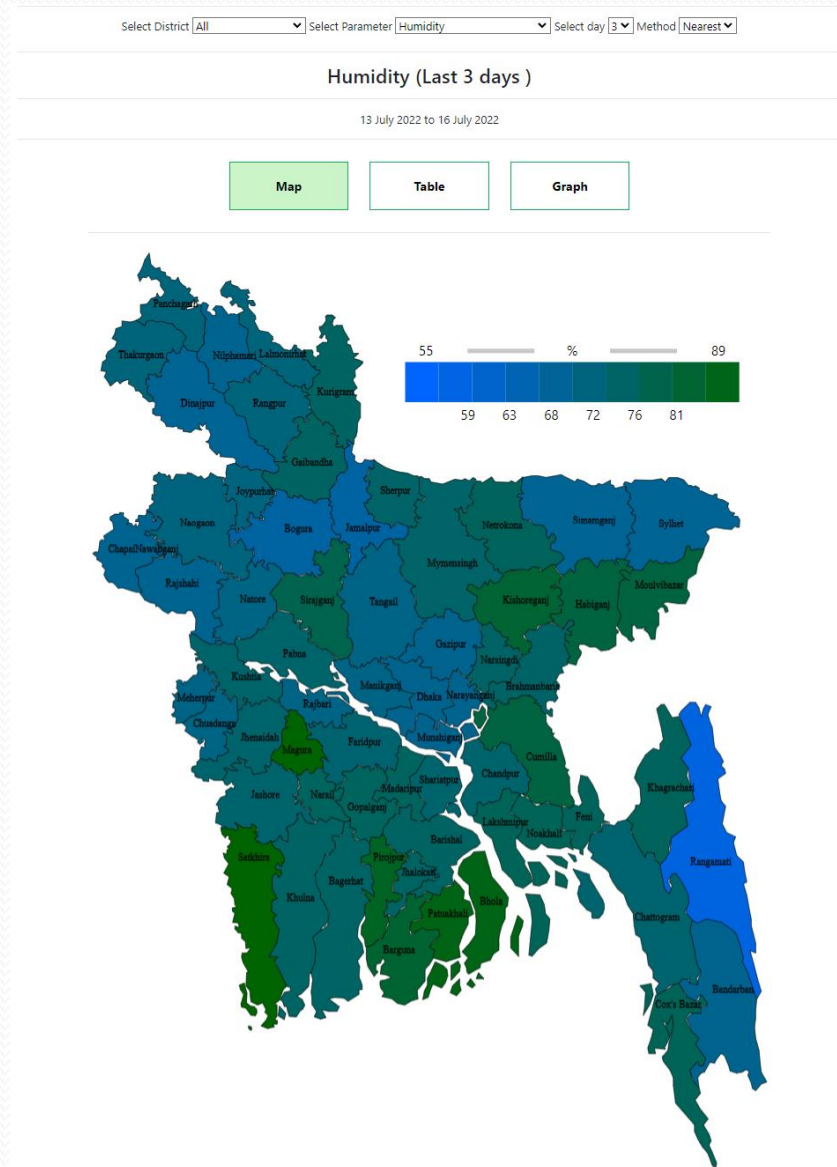

BMD Data Management ⤴

Stations 📄 **Observed** 📄 Document

Area Management ⤴

Visitor Management

64 District data

Generating of 64
District data based on 36
weather stations

5 days WRF forecast

Generating 5 days WRF forecast for 64 Districts