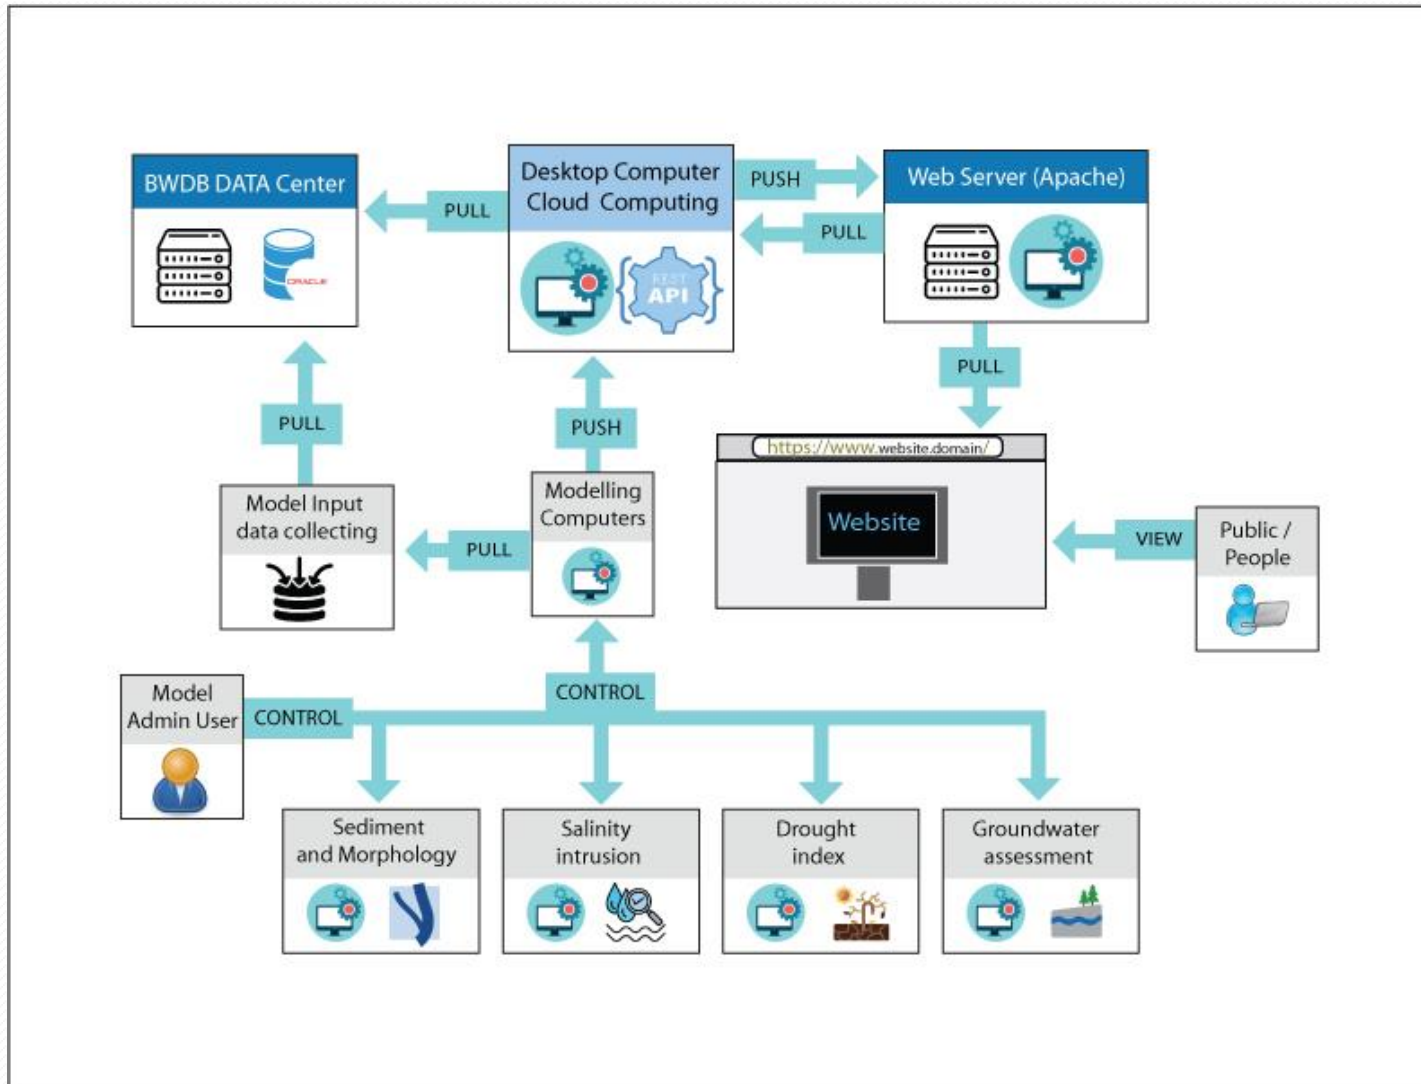

Bangladesh Water Development Board (BWDB) Project Workflow Diagram

Artificial Intelligence (AI) / Automation- Completed Project

Powered by:

WEB SOFT BD

A.I (Artificial Intelligence) & Automation Completed list: