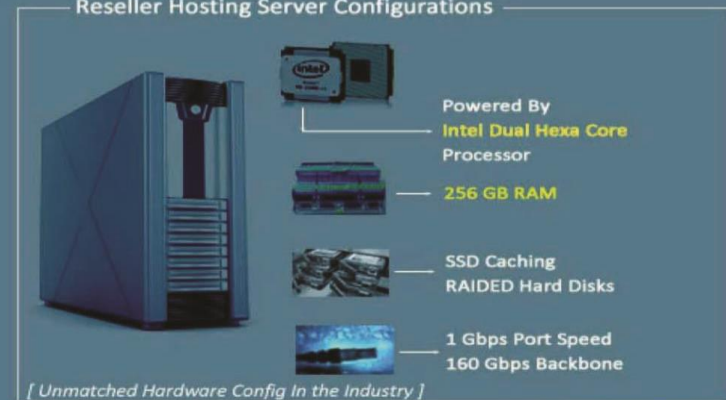

**25 %
Discount**

web soft BD

...for world wide identity

Silicon House - Reseller Web Hosting

Build Your OWN Global Business

Reseller Web Hosting Features

1. Cheapest Reseller Web Hosting with powerful features
2. Hosted in 256 GB RAM, Dual Hexa Core Servers
3. SSD Caching, 1 Gbps Port Speed
4. cPanel , Plesk Hosting Control Panel
5. Unlimited Reseller Web Hosting Options Available

SiliconHouse.Net Reseller Web Hosting Infrastructure

- FAVDC - VLAN
- ANY CAST DNS
- WEB HOSTING RESELLER

Reseller Hosting Explained

Reseller Hosting Server Configurations

www.siliconhouse.net

Hosting more than 90,000+ super fast websites worldwide, using applications such as