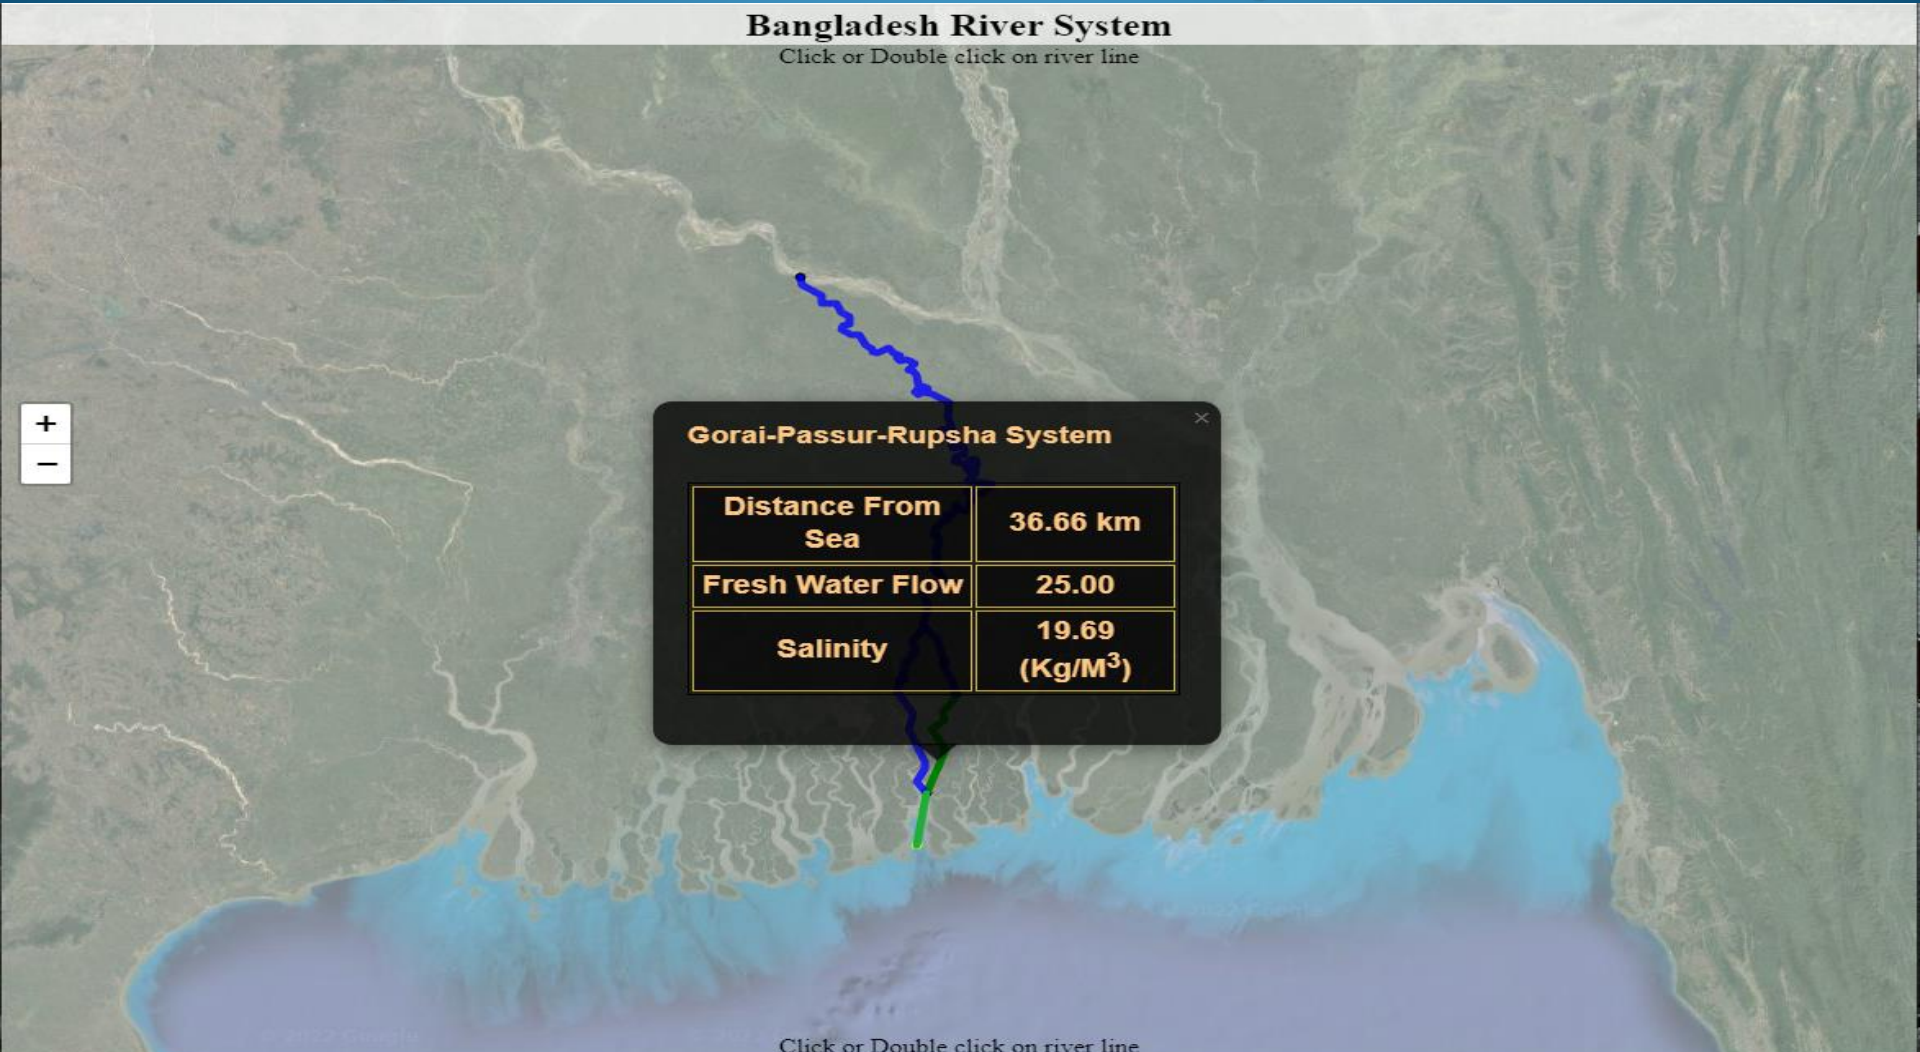

Automatic Agro-Met Advisory System

Salinity Erosion & Prediction Model

Salinity-model-Development for Bangladesh Water Development Board

Bangladesh River System

Click or Double click on river line

Gorai-Passur-Rupsha System