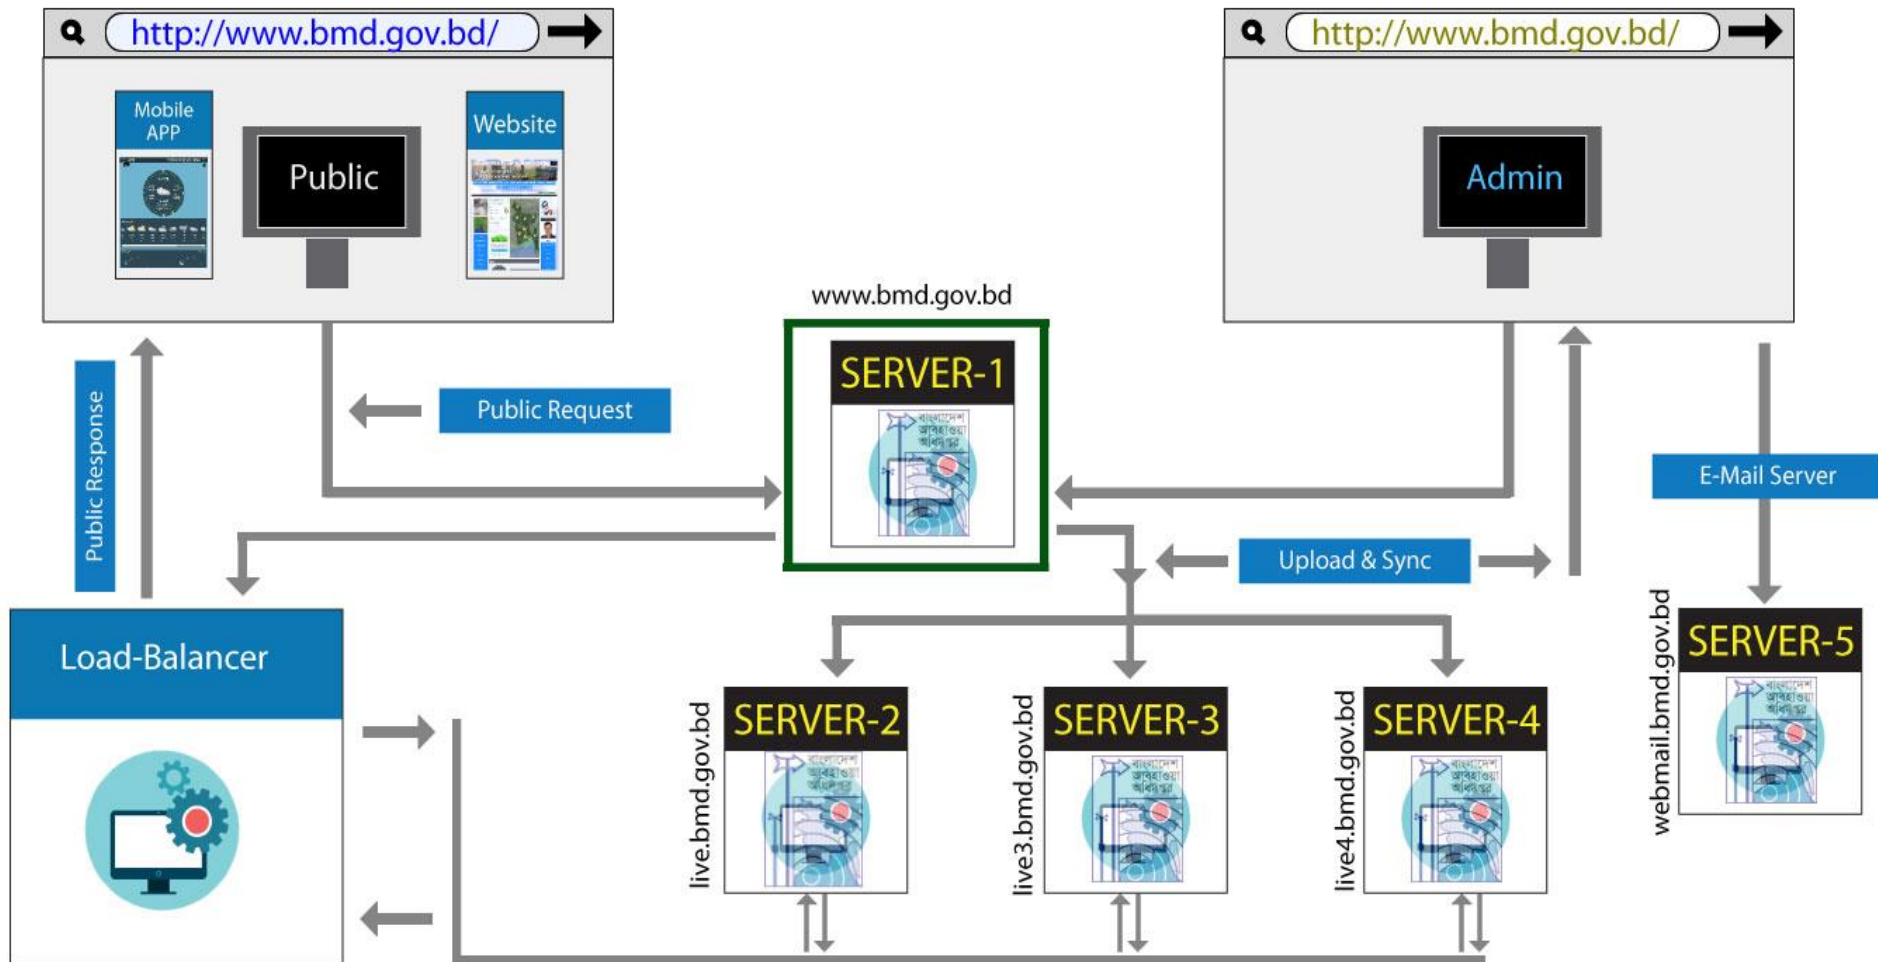

Secure Login

Meteorological Data Acquisition Sub-System

Username

Password

Login

BMD Server Integration System Solution

Bangladesh Agro Meteorological Information Portal

Bangladesh Agro-Meteorological Information Portal
Agro-Meteorological Information Systems Development Project
Department of Agricultural Extension