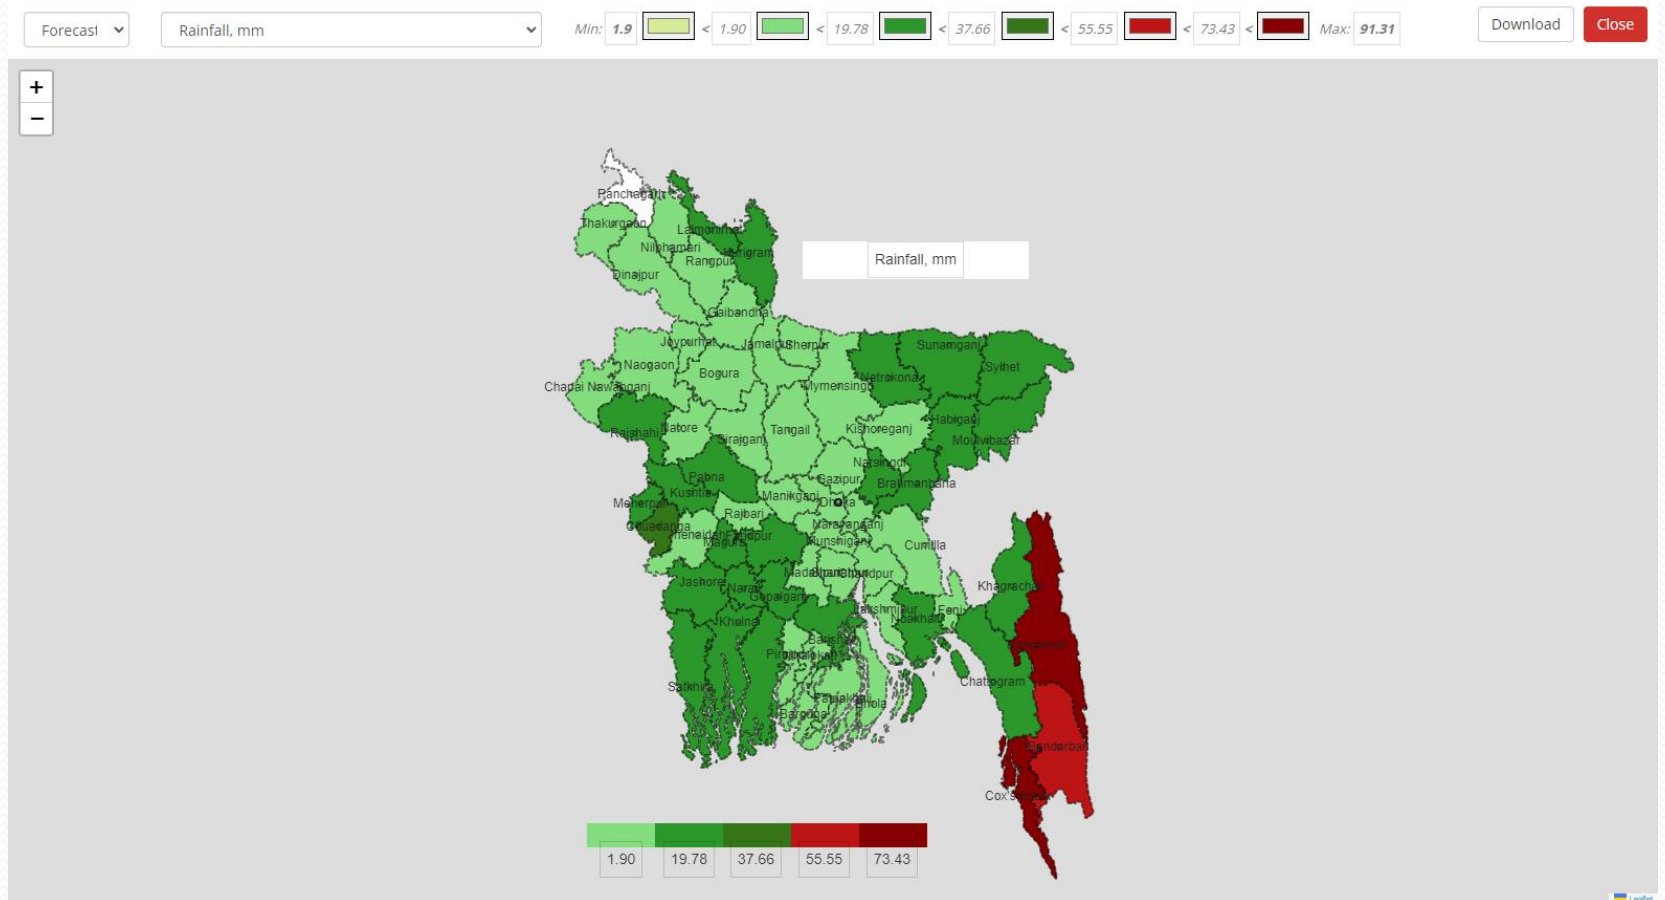

BMD Data Management ⤴

Stations 📄 **Observed** 📄 Document

Area Management ⤴

Visitor Management

64 District data

Generating of 64
District data based on 36
weather stations

5 days WRF forecast

Generating 5 days WRF forecast for 64 Districts