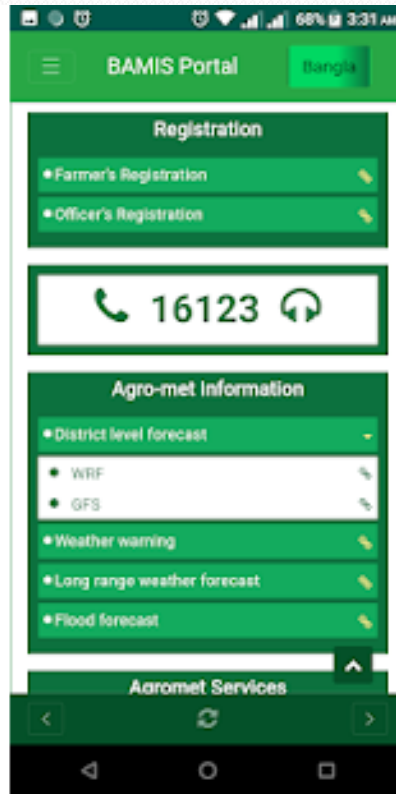

IOS & Android APP in Google Play Store: “BAMIS Portal”