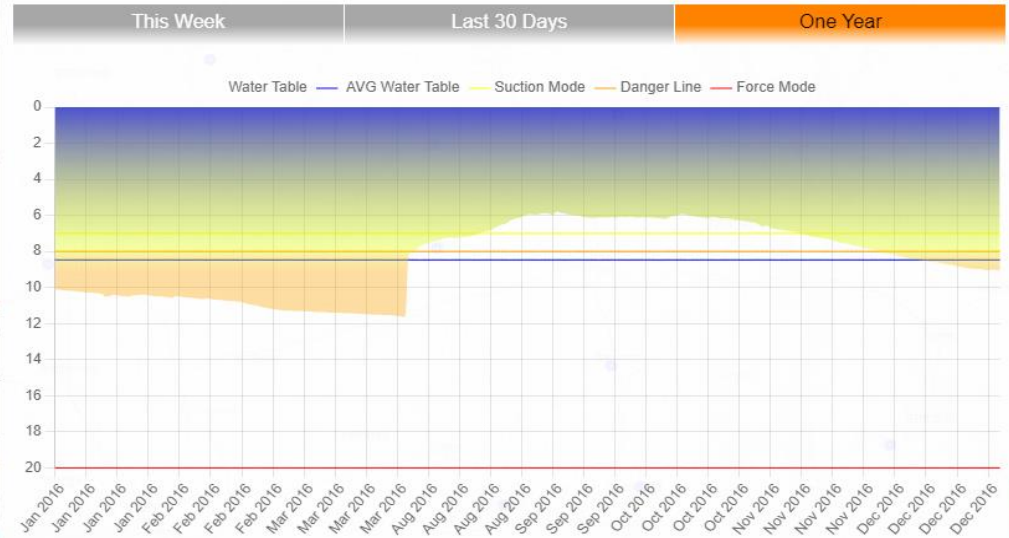

Water Level Visualization & Prediction - for Bangladesh Water Development Board

Ground Water Data

Paba, Rajshahi (পবা, রাজশাহী)

WELL: (GT8172035) , Paba, Rajshahi

WELL_ID	GT8172035
Depth	23.78
District	Rajshahi
Upazila	Paba