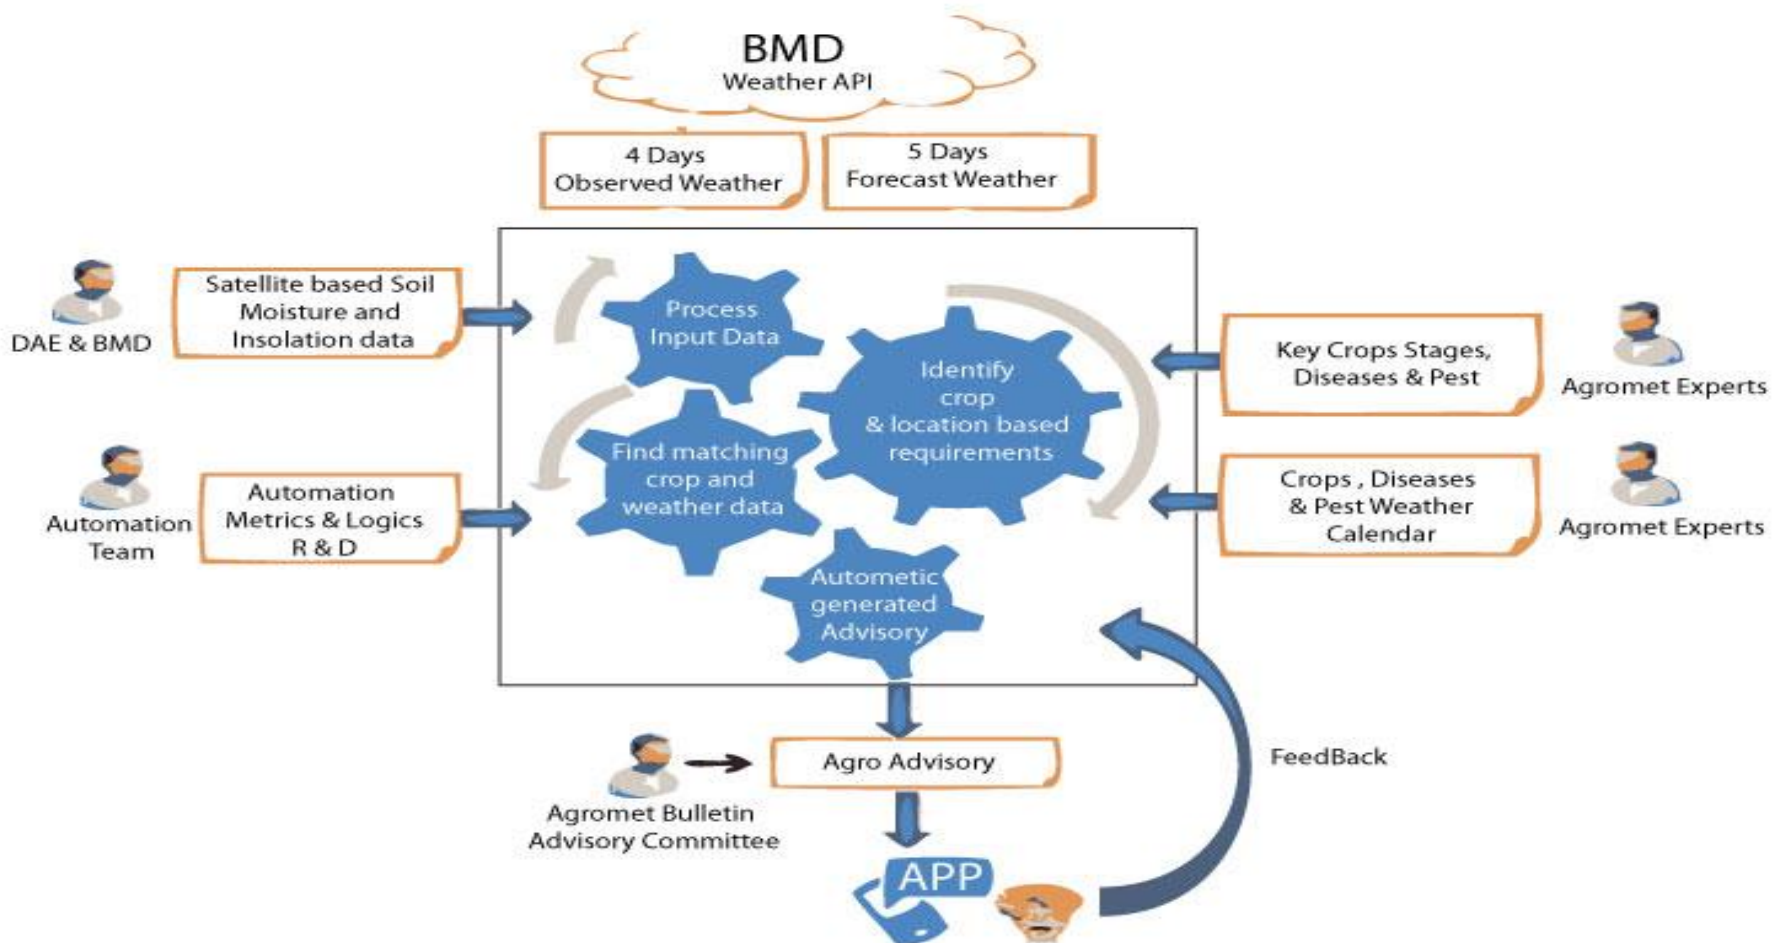

Artificial Intelligence (A.I.) Development for BAMIS