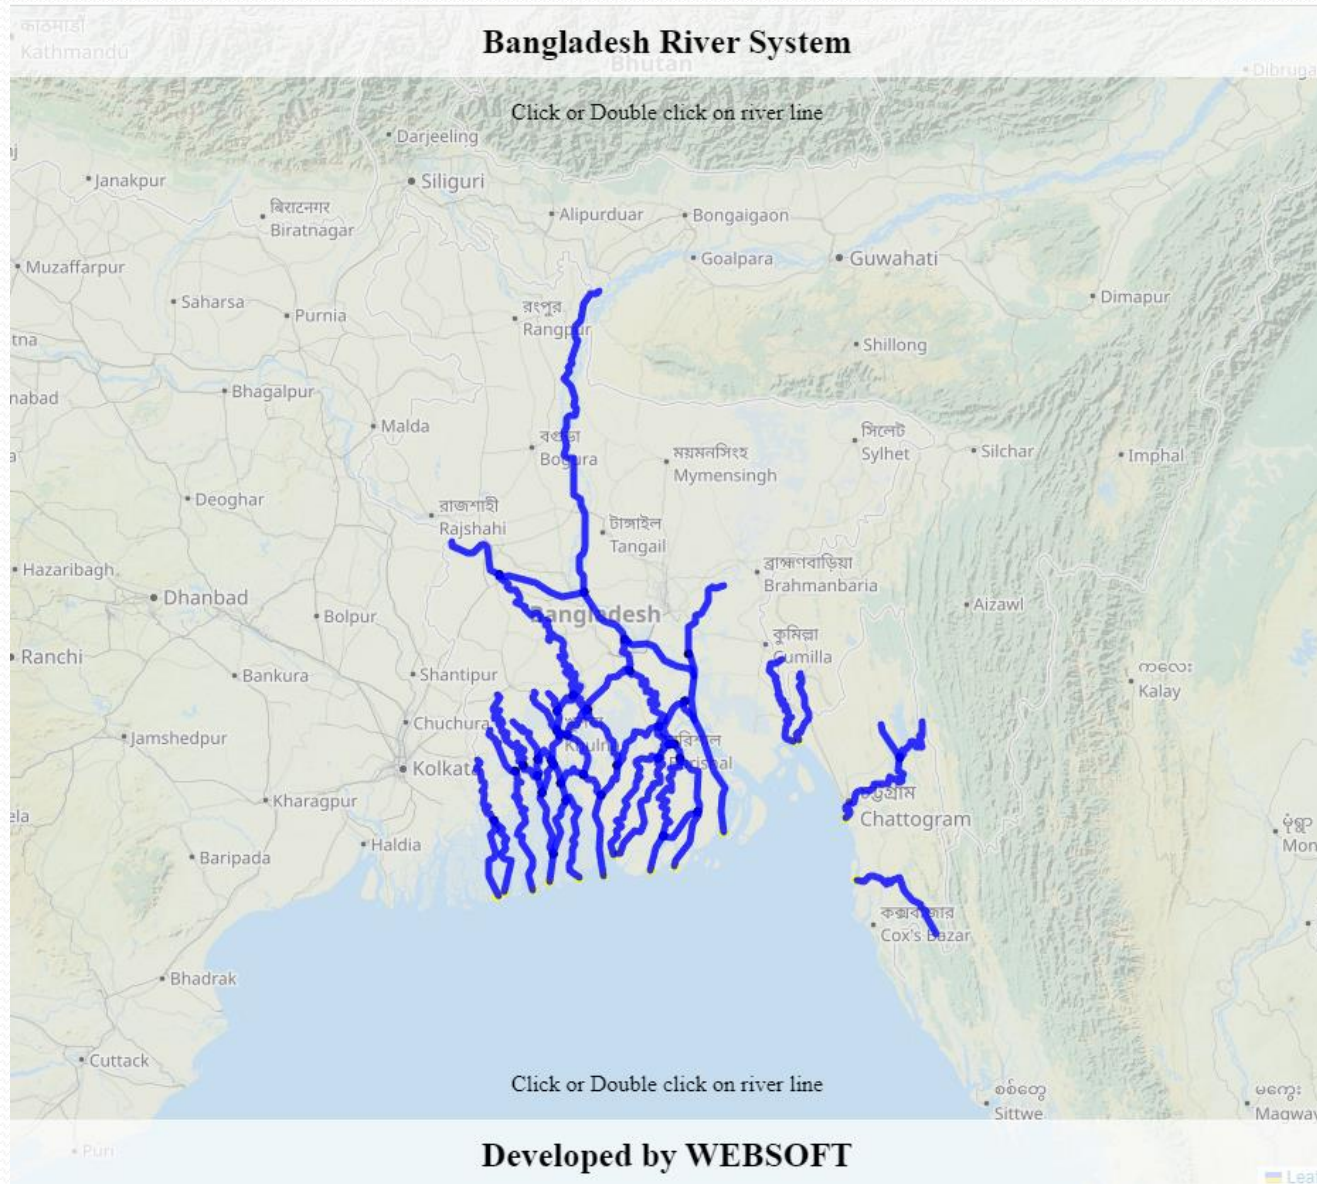

Salinity Erosion & Prediction Model