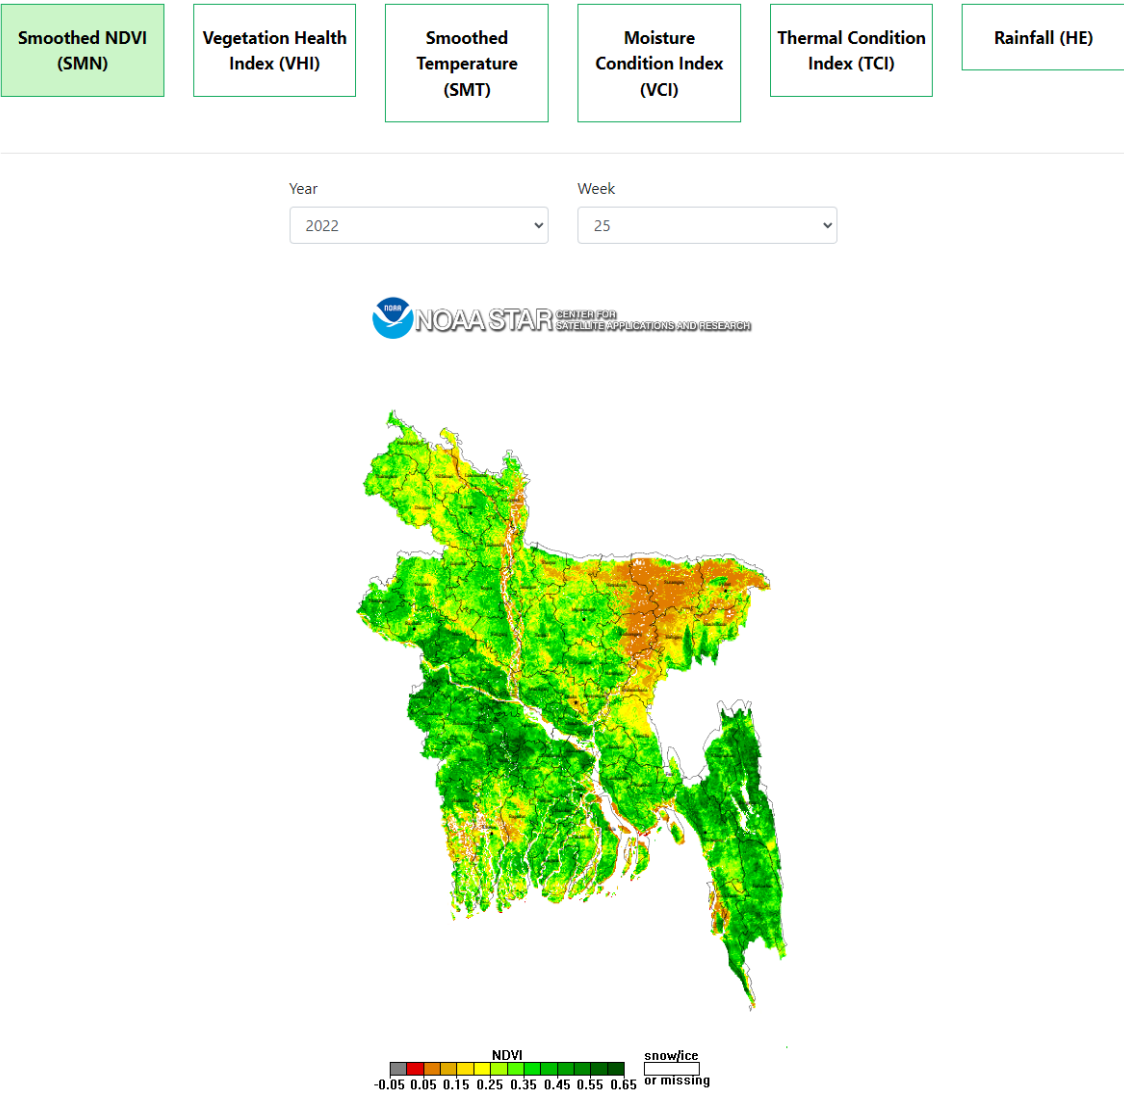

Collecting satellite images

Collecting satellite images and store them in BAMIS SERVER